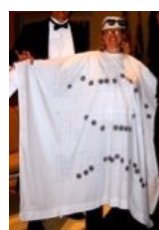

VIOLAMAN

"Sheet" Music