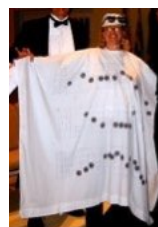

"Sheet" Music