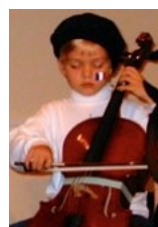

The Southeast Texas Suzuki Association presents

SPOOKY SUZUKI

Play-In for Violin, Viola, Cello and Piano

- ✓ Saturday, October 29, 2016
- ✓ Arrive at 6:10pm
- ✓ Heritage Baptist Church, 2223 FM 1092 (Murphy Rd.), Missouri City, TX hbctx.org

Two Grenadiers

J. S. Bach

Song of the Wind

May Song

- ✓ Review your Suzuki pieces:
Key of D: Twinkles Var A, B, C, D, E, Theme, French Folk Song, Lightly Row, Song of the Wind, Go Tell Aunt Rhody, O Come Little Children, May Song, Suzuki Allegro, Suzuki Perpetual Motion (doubles), Witches' Dance
Key of G: Long Long Ago, Chorus from Judas Maccabeus (with harmony)
Key of C: Happy Farmer

Happy Farmer

"Sheet" Music

VIOLAMAN

Hunter's Chorus

- ✓ Please check the keys on the review list so violins, violas, cellos and pianos can all play together!

BEE-thoven

French Folk Song

"Seitz" Concerto