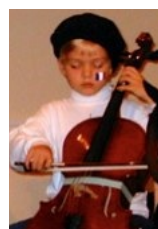

"Sheet" Music

French Folk Song