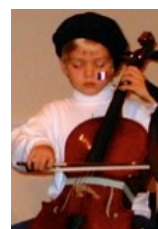

French Folk Song