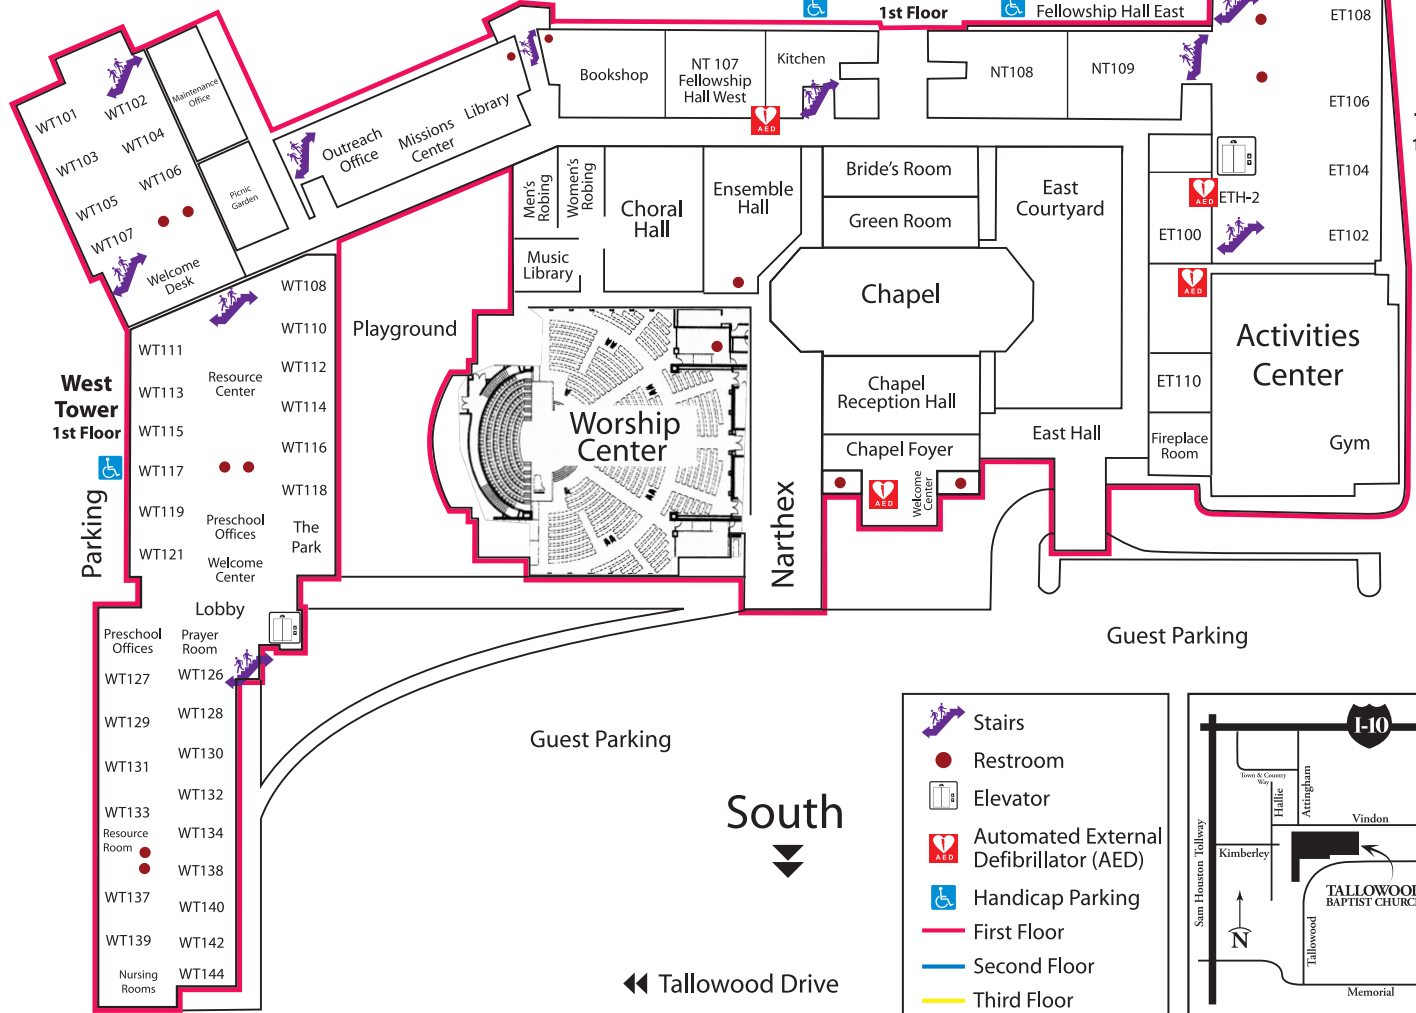

Tallowood Baptist Church Campus 555 Tallowood

North
▲

- Stairs
- Restroom
- Elevator
- Automated External Defibrillator (AED)
- Handicap Parking
- First Floor
- Second Floor
- Third Floor

South
▼

← Tallowood Drive