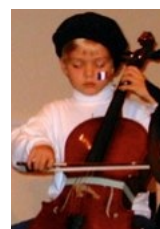

# SPOOKY SUZUKI

Play-In for Violin, Viola, and Cello

- ✓ Friday, October 26, 2018
- ✓ Arrive at 6:10pm
- ✓ Church of Jesus Christ of Latter Day Saints, 14555 Lexington Blvd., Sugar Land, TX 77478
- ✓ Suggested \$5.00 donation
- ✓ Dress as your favorite character from the Suzuki Literature. Need some costume ideas? →
- ✓ For Parents: enjoy an informative parent talk by Danette Schuh during the student rehearsal.
- ✓ Review your Suzuki pieces: Violinists, please review all the book 1 pieces you can in D Major (down a string) so we can play with the cellos and violas.

Two Grenadiers

J. S. Bach

Song of the Wind

May Song

Happy Farmer

"Sheet" Music

VIOLAMAN

Hunter's Chorus

BEE-thoven

French Folk Song

"Seitz" Concerto

Run Suzie - Twinkle Var. C

A specific review list will be emailed to your teacher as soon as the new Spooky Suzuki story is completed!

- ✓ online at [www.stxsa.org](http://www.stxsa.org)