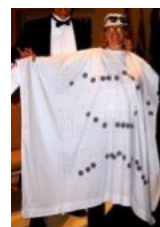

"Sheet" Music