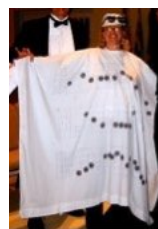

"Sheet" Music