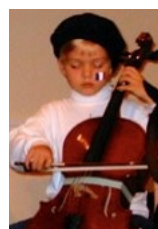

French Folk Song