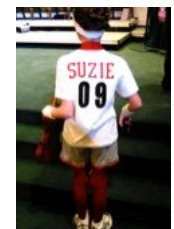

The Southeast Texas Suzuki Association presents

SPOOKY SUZUKI

Play-In for Violin, Viola, Cello and Piano

- ✓ Friday, October 23, 2015
- ✓ Arrive at 6:40pm
- ✓ Heritage Baptist Church, 2223 FM 1092 (Murphy Rd.), Missouri City, TX hbctx.org

Two Grenadiers

J. S. Bach

Song of the Wind

May Song

- ✓ Review your Suzuki pieces:
Key of D: Twinkles Var A, C, D, E, Theme, French Folk Song, Song of the Wind, Go Tell Aunt Rhody, O Come Little Children, Long Long Ago, Suzuki Perpetual Motion, Witches' Dance
Key of C: Twinkle B
Key of G: Allegro, Minuet 2, The Happy Farmer
Key of D: The Two Grenadiers

Happy Farmer

"Sheet" Music

VIOLAMAN

Hunter's Chorus

- ✓ Please check the keys on the review list so violins, violas, cellos and pianos can all play together!

BEE-thoven

French Folk Song

"Seitz" Concerto