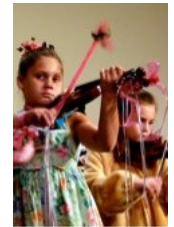

The Southeast Texas Suzuki Association presents

SPOOKY SUZUKI

Play-In for Violin, Viola, Cello and Piano

- ✓ Friday, October 23, 2015
- ✓ Arrive at 6:40pm
- ✓ Heritage Baptist Church, 2223 FM 1092 (Murphy Rd.), Missouri City, TX hbctx.org

Two Grenadiers

J. S. Bach

Song of the Wind

May Song

- ✓ Review your Suzuki pieces:
Key of D: Twinkles Var A, C, D, E, Theme, French Folk Song, Song of the Wind, Go Tell Aunt Rhody, O Come Little Children, Long Long Ago, Suzuki Perpetual Motion, Witches' Dance
Key of C: Twinkle B
Key of G: Allegro, Minuet 2, The Happy Farmer
Key of D: The Two Grenadiers